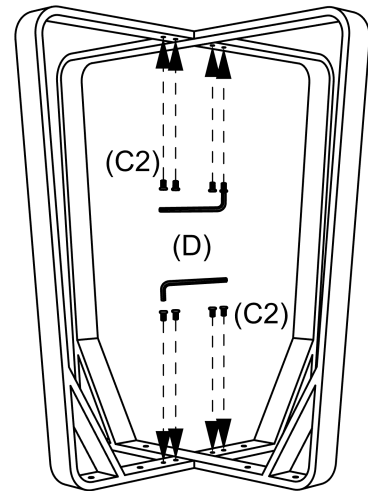

Assembly Instructions

VLIELAND - VI-DT347: 110 CM

Part List

Wooden Top (A)

Legs (B) - 3 Pieces

Screws (C) - 16 Pieces
8 Large (C1) & 8 Small (C2)

(C1)

(C2)

Allen Key (D)
1 Piece

(D)

Step1

Step2

Step3

Flip & Ready To Use