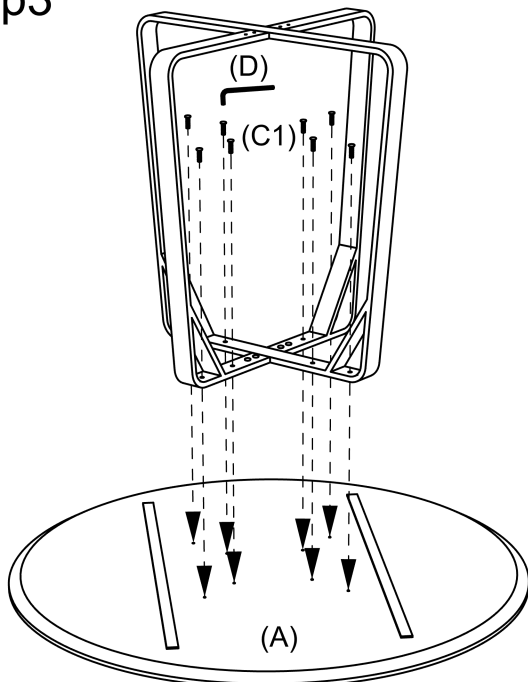

Assembly Instructions

VLIELAND - VI-DT347: 110 CM

Part List

Wooden Top (A)

Legs (B) - 3 Pieces

Screws (C) - 16 Pieces
8 Large (C1) & 8 Small (C2)

(C1)

(C2)

Allen Key (D)
1 Piece

(D)

Step1

Step2

Step3

Flip & Ready To Use