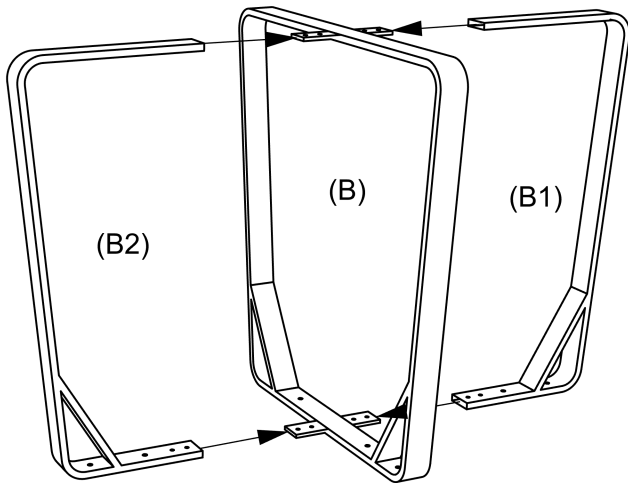

Assembly Instructions

VLIELAND - VI-DT347: 110 CM

Part List

Wooden Top (A)

Legs (B) - 3 Pieces

Screws (C) - 16 Pieces
8 Large (C1) & 8 Small (C2)

(C1)

(C2)

Allen Key (D)
1 Piece

(D)

Step1

Step2

Step3

Flip & Ready To Use