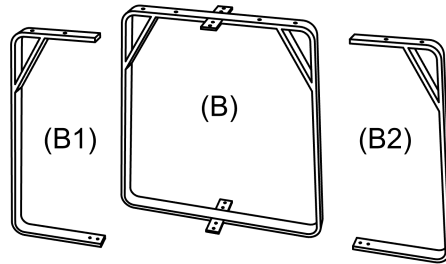

Assembly Instructions

VLIELAND - VI-DT347: 110 CM

Part List

Wooden Top (A)

Legs (B) - 3 Pieces

Screws (C) - 16 Pieces
8 Large (C1) & 8 Small (C2)

(C1)

(C2)

Allen Key (D)
1 Piece

(D)

Step1

Step2

Step3

Flip & Ready To Use