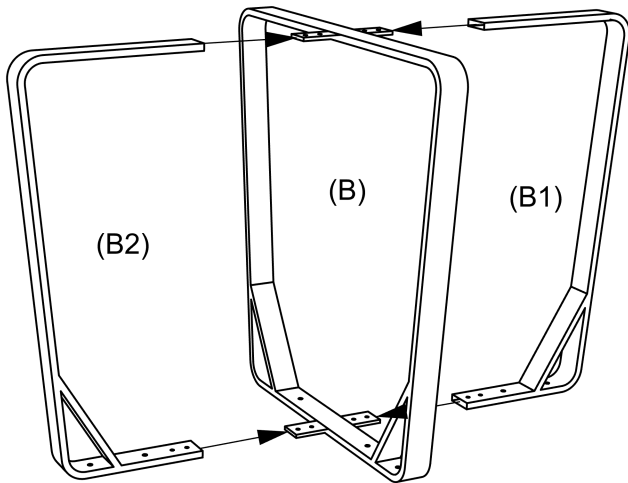

Assembly Instructions

VLIELAND - VI-DT349: 130 CM

Part List

Wooden Top (A)

Legs (B) - 3 Pieces

Screws (C) - 16 Pieces
8 Large (C1) & 8 Small (C2)

(C1)

(C2)

Allen Key (D)
1 Piece

(D)

Step1

Step2

Step3

Flip & Ready To Use