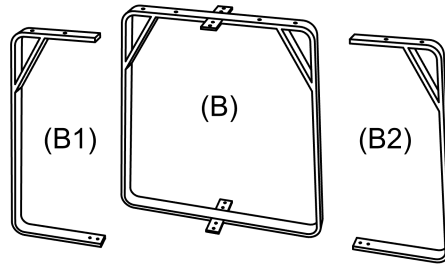

Assembly Instructions

VLIELAND - VI-DT349: 130 CM

Part List

Wooden Top (A)

Legs (B) - 3 Pieces

Screws (C) - 16 Pieces
8 Large (C1) & 8 Small (C2)

(C1)

(C2)

Allen Key (D)
1 Piece

(D)

Step1

Step2

Step3

Flip & Ready To Use