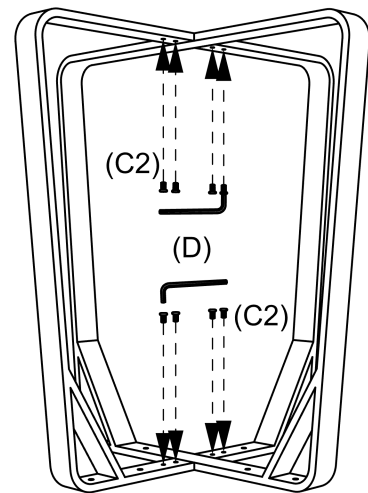

Assembly Instructions

VLIELAND - VI-DT349: 130 CM

Part List

Wooden Top (A)

Legs (B) - 3 Pieces

Screws (C) - 16 Pieces
8 Large (C1) & 8 Small (C2)

(C1)

(C2)

Allen Key (D)
1 Piece

(D)

Step1

Step2

Step3

Flip & Ready To Use