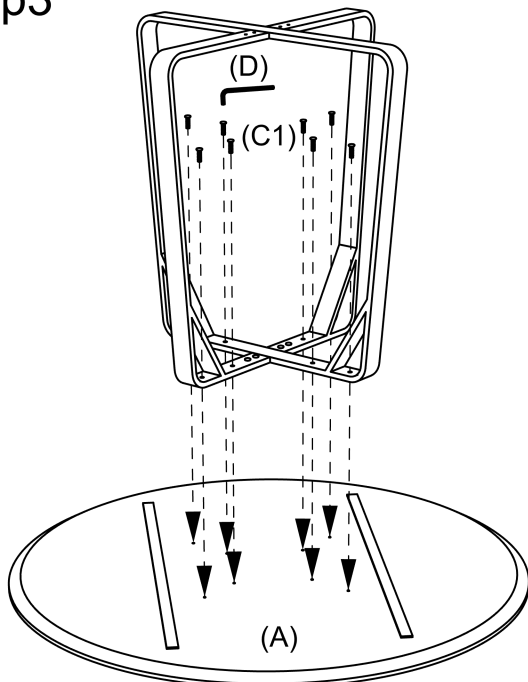

Assembly Instructions

VLIELAND - VI-DT349: 130 CM

Part List

Wooden Top (A)

Legs (B) - 3 Pieces

Screws (C) - 16 Pieces
8 Large (C1) & 8 Small (C2)

(C1)

(C2)

Allen Key (D)
1 Piece

(D)

Step1

Step2

Step3

Flip & Ready To Use