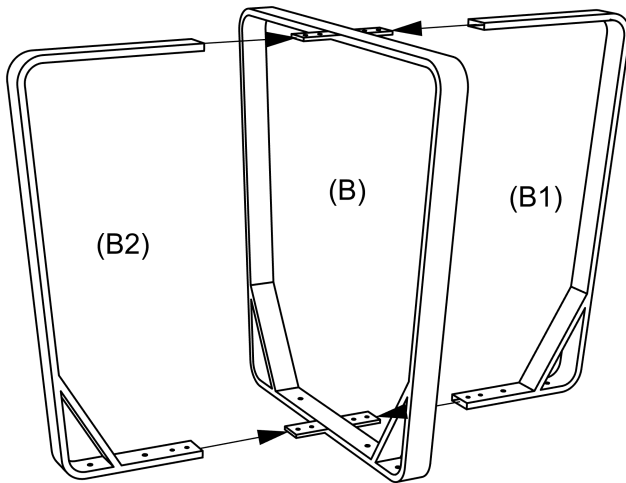

Assembly Instructions

VLIELAND - VI-DT346: 100 CM

Part List

Wooden Top (A)

Legs (B) - 3 Pieces

Screws (C) - 16 Pieces
8 Large (C1) & 8 Small (C2)

(C1)

(C2)

Allen Key (D)
1 Piece

(D)

Step1

Step2

Step3

Flip & Ready To Use