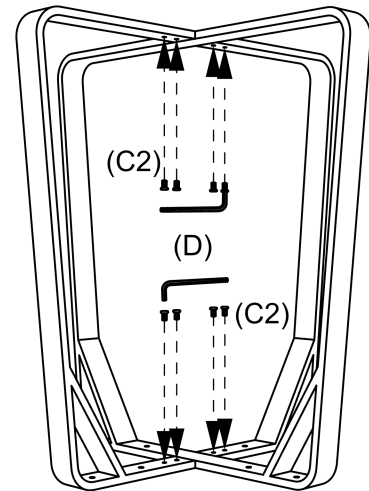

Assembly Instructions

VLIELAND - VI-DT346: 100 CM

Part List

Wooden Top (A)

Legs (B) - 3 Pieces

Screws (C) - 16 Pieces
8 Large (C1) & 8 Small (C2)

(C1)

(C2)

Allen Key (D)
1 Piece

(D)

Step1

Step2

Step3

Flip & Ready To Use