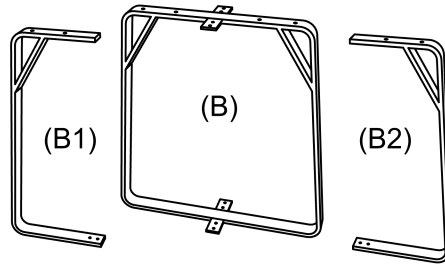

Assembly Instructions

VLIELAND - VI-DT346: 100 CM

Part List

Wooden Top (A)

Legs (B) - 3 Pieces

Screws (C) - 16 Pieces
8 Large (C1) & 8 Small (C2)

(C1)

(C2)

Allen Key (D)
1 Piece

(D)

Step1

Step2

Step3

Flip & Ready To Use