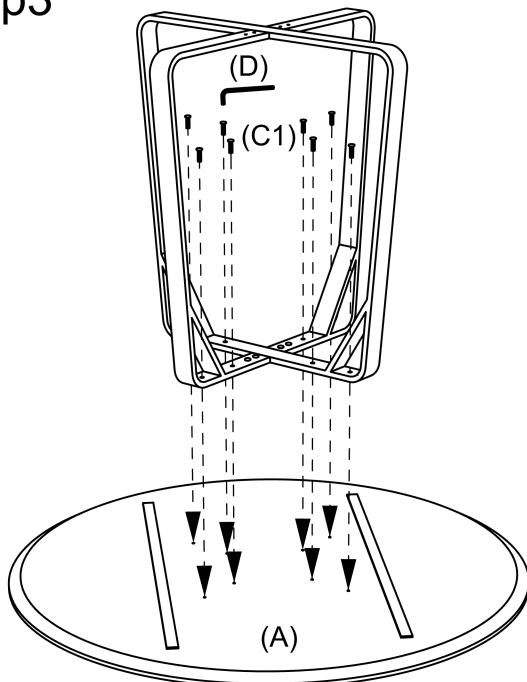

Assembly Instructions

VLIELAND - VI-DT346: 100 CM

Part List

Wooden Top (A)

Legs (B) - 3 Pieces

Screws (C) - 16 Pieces
8 Large (C1) & 8 Small (C2)

(C1)

(C2)

Allen Key (D)
1 Piece

(D)

Step1

Step2

Step3

Flip & Ready To Use