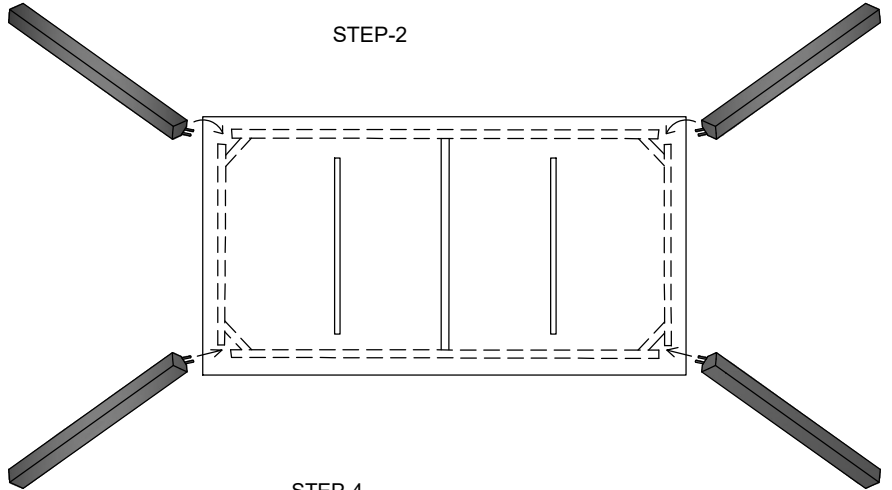

ASSEMBLY INSTRUCTION

VI-DT24

PARTS

TOP

LEGS

HARDWARE

8 Bolt 8 flat washer

1 Wrench

STEP-1

STEP-2

STEP-3

STEP-4