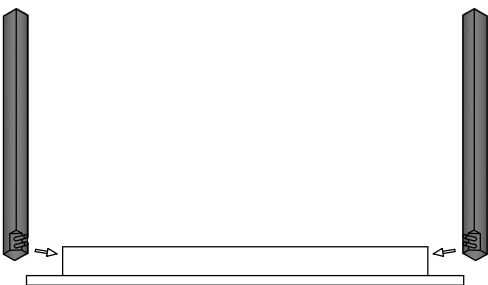

ASSEMBLY INSTRUCTION

VI-DT24

PARTS

TOP

LEGS

HARDWARE

8 Bolt 8 flat washer

1 Wrench

STEP-3