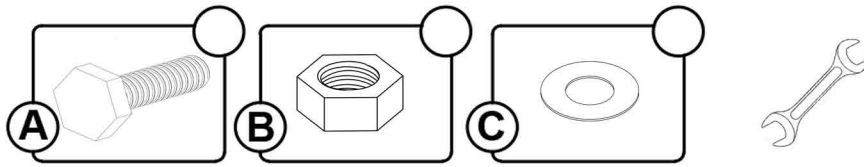

CODE: VIO-DT06

CORDOBA

INSTRUTION DE MONTAGE - ASSEMBLY INSTRUCTION - MONTAGE ANLEITUNG - STRUZIONI DI MONTAGGIO

SIZE:-220X100

1.

2.

3.