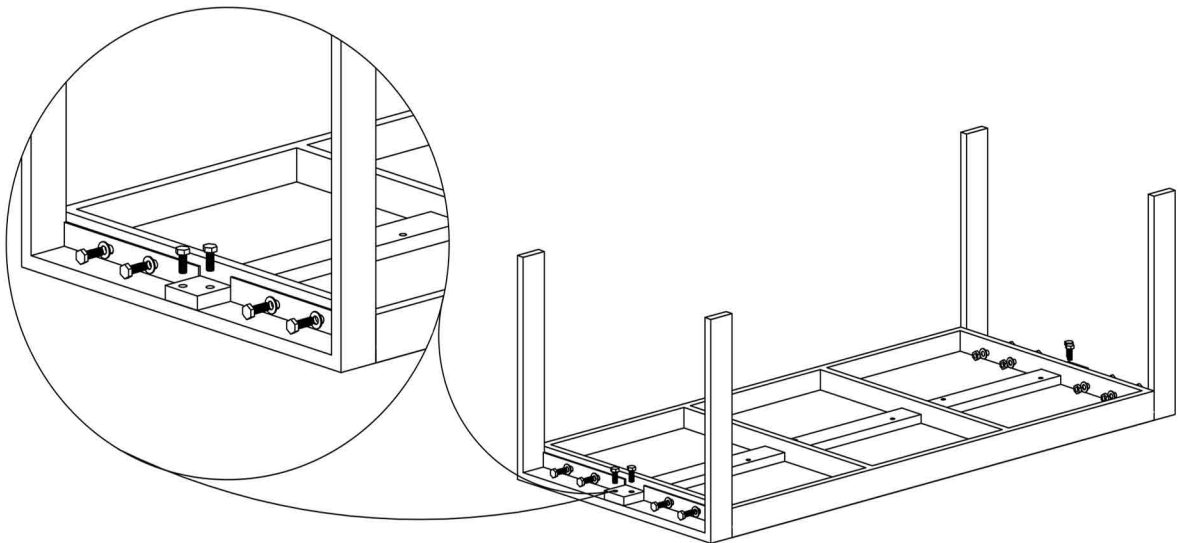

CODE: VIO-DT06

CORDOBA

INSTRUTION DE MONTAGE - ASSEMBLY INSTRUCTION - MONTAGE ANLEITUNG - STRUZIONI DI MONTAGGIO

SIZE:-220X100

1.

2.

3.