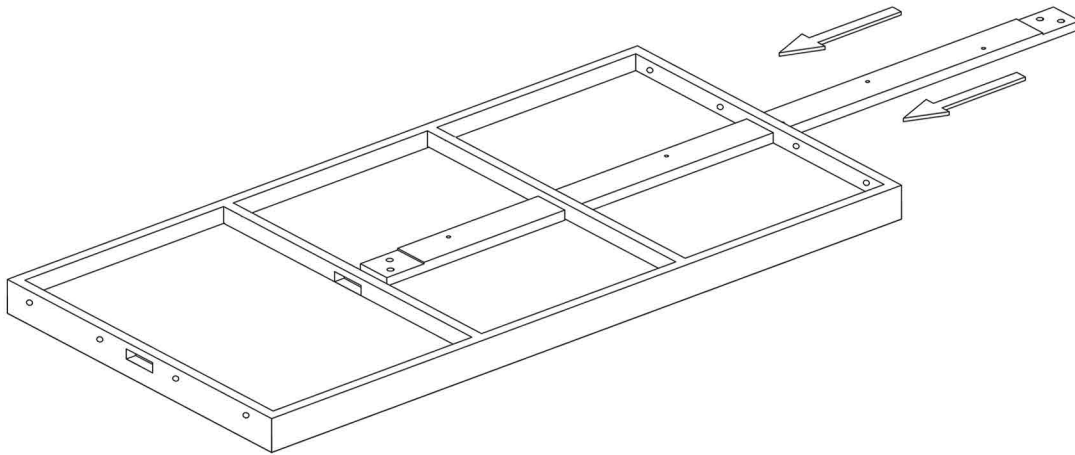

CODE: VIO-DT06

CORDOBA

INSTRUTION DE MONTAGE - ASSEMBLY INSTRUCTION - MONTAGE ANLEITUNG - STRUZIONI DI MONTAGGIO

SIZE:-220X100

1.

2.

3.