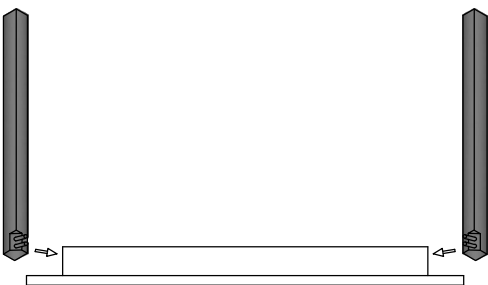

ASSEMBLY INSTRUCTION

VI-DT25

PARTS

TOP

LEGS

HARDWARE

8 Bolt 8 flat washer

1 Wrench

STEP-3